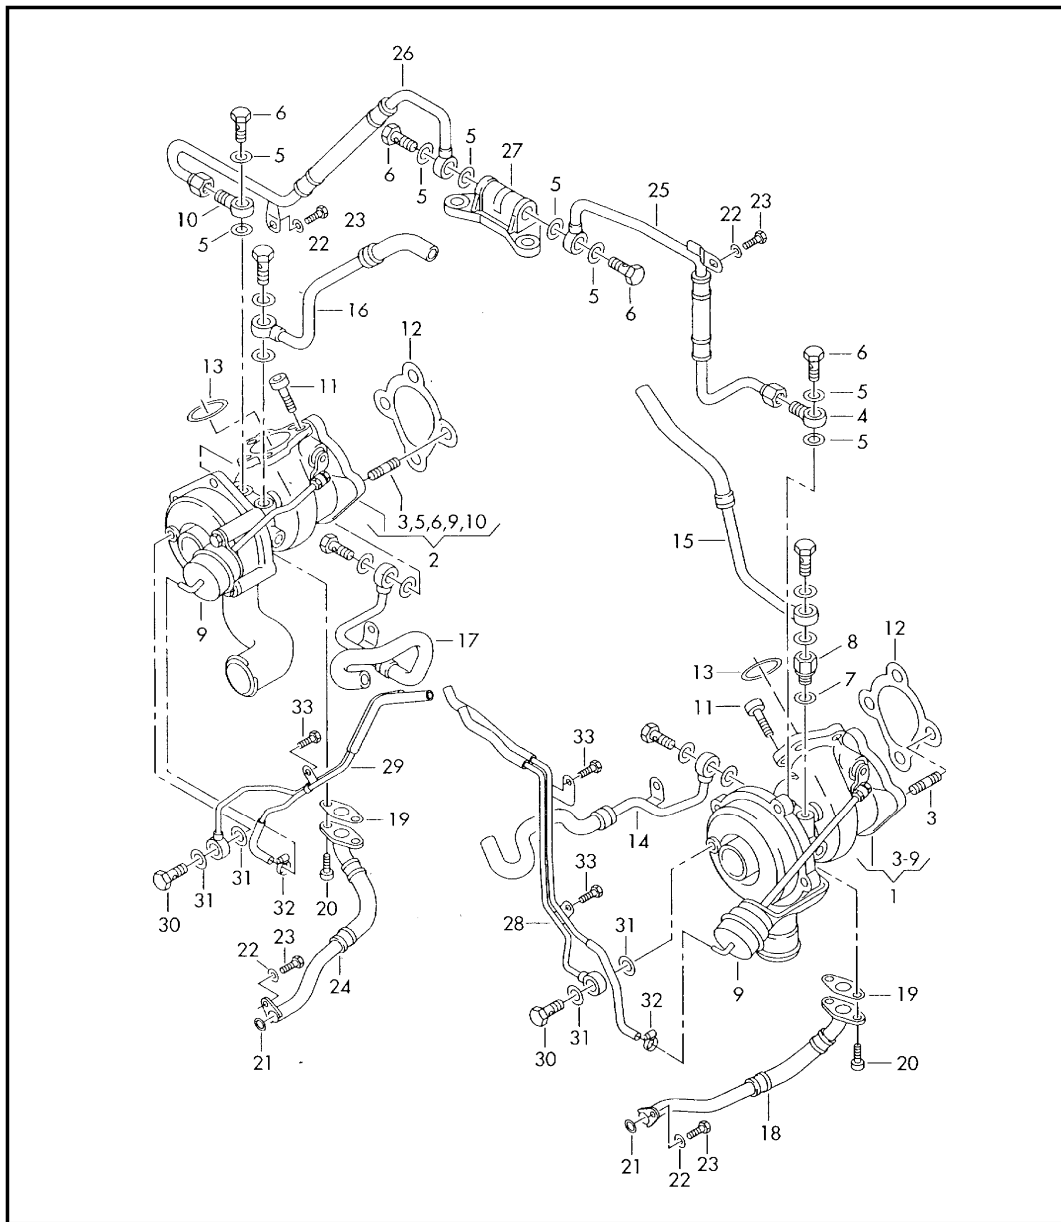

Model	Year	MG	SG	Illustration	Restrictions	UPD	10:18	01.11.2009		ETKA
A4Q	2000	1	45	145-70		764	USA			

Pos	Part Number	Name	Remarks	Qty	Model
		exhaust gas turbocharger	2,7ltr.		6 cylinder: APB
1	>078 145 701 S	exhaust gas turbocharger	left	1	
1	#078 145 701 SX	exhaust gas turbocharger	left	1	
2	078 145 702 S	exhaust gas turbocharger	right	1	
2	#078 145 702 SX	exhaust gas turbocharger	right	1	
		shield	see illustration: 253-79		
3	N 907 787 01	stud with shoulder	M10X23,5	8	
4	N 903 307 01	adapter	8	1	
5	+ N 013 818 2	seal ring	12X16	8	
6	N 021 071 5	banjo bolt	LL8 3 holes	4	
7	N 013 814 4	seal ring	14X18X2,5	2	
8	078 145 175 B	adapter		1	
9		not a spare part			
10	078 145 142 A	adapter		1	
11		screw, cheese hd.	see illustration: 253-29		
12		gasket	see illustration: 253-79		
13	078 145 039	seal ring		2	
14		water tube	see illustration: 121-62		
15		water tube	see illustration: 121.62		
16		water tube	see illustration: 121-62		
17		water tube	see illustration: 121-62		
18	078 145 735 E	oil return line	left lower	1	
19	b 058 145 757 C	gasket		2	
20	N 014 702 10	bolt, with hex. socket hd.	M6X15	4	

Model	Year	MG	SG	Illustration	Restrictions	UPD	10:18	01.11.2009		ETKA
A4Q	2000	1	45	145-70		764	USA			

Pos	Part Number	Name	Remarks	Qty	Model	Pos	Part Number	Name	Remarks	Qty	Model
21	078 145 757	round seal	17,5X2,5	2							
22	+ N 011 524 23	washer	6,4X12,5X1,6	2							
23	+ N 010 215 27	screw, hex. hd.	M6X15	2							
24	078 145 736 D	oil return line	right lower	1							
25	078 145 777 B	oil pipe	supply	1	manual transmission						
(25)	078 145 777 C	oil pipe	supply	1	automatic						
26	078 145 778 B	oil pipe	supply	1							
27		distributor see illustration:	103-30								
28	078 145 718 AB	pressure controlline	left	1							
29	078 145 718 AA	pressure controlline	right	1							
30	N 901 836 03	banjo bolt	5	2							
31	+ N 013 807 6	seal ring	8X11,5	4							
32	+ N 024 528 1	clamp	8-12X8X0,4	2							
33	N 014 701 8	bolt, with hex. socket hd.	M6X12	3							