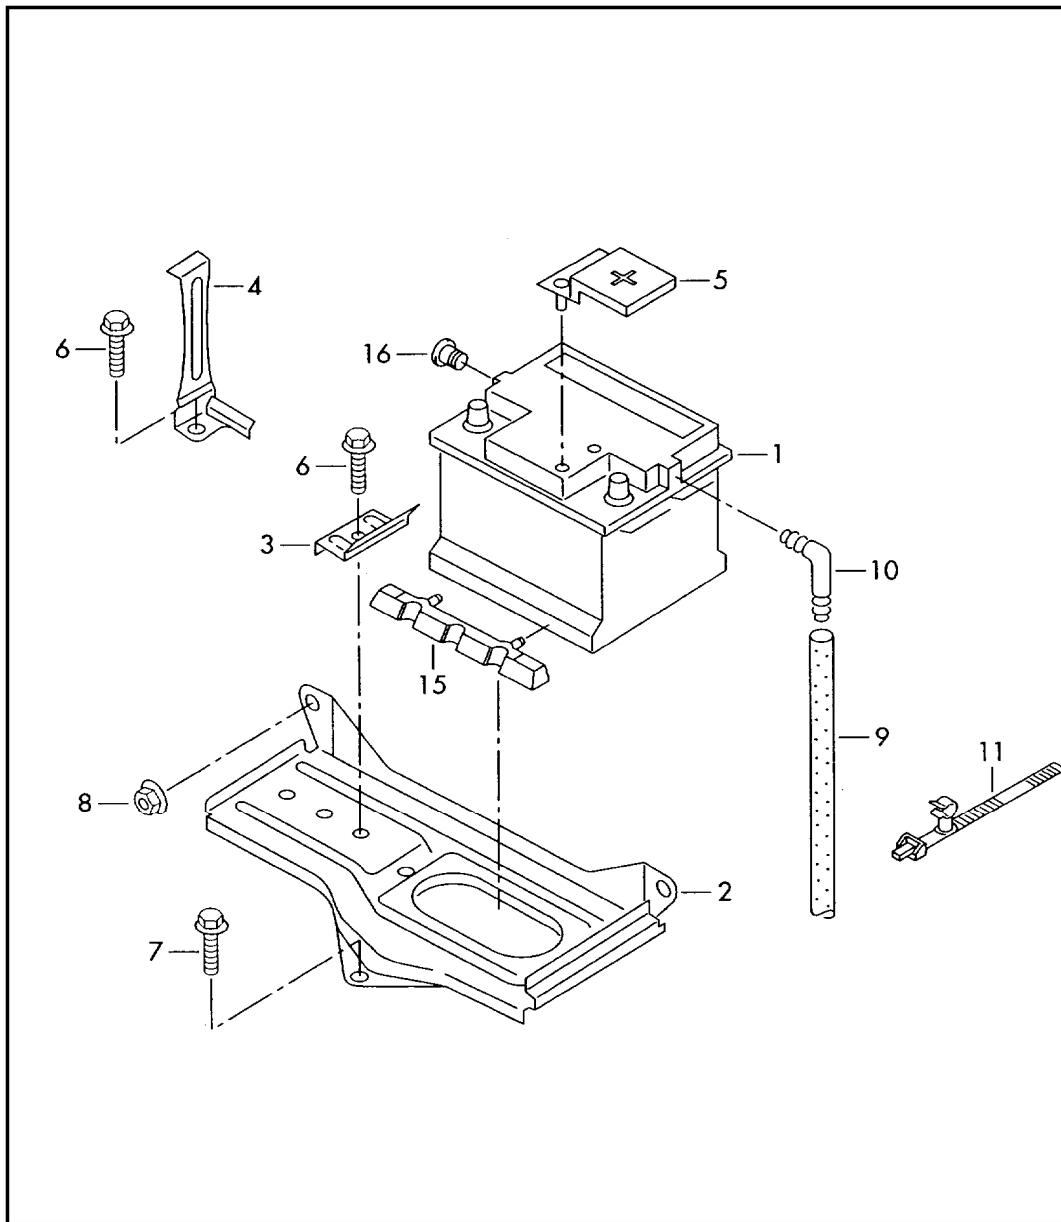

Model	Year	MG	SG	Illustration	Restrictions	UPD	9:12	24.12.2009		ETKA
A4Q	2000	9	15	915-00		778	USA			

Pos	Part Number	Name	Remarks	Qty	Model
		battery mounting battery			
(1)	000 915 105 AF	battery with charge state indicator, filled and charged	72AH/380A	1	
(1)	000 915 105 AG	battery with charge state indicator, filled and charged	80AH/380A	1	
(1)	000 915 105 AJ	battery with charge state indicator, filled and charged	82AH/420A	1	
2	8D0 805 213 A	battery tray		1	
3	8D0 803 123	clamping strip for battery		lhd 1	
4	8D1 803 123 D	clamping strip for battery		lhd 1	
5	8D0 915 429	cap		lhd 1	
6	N 019 533 10	bolt, hex. hd. with shoulder	M8X20	1	
7	N 090 148 4	bolt, hex. hd. (combi.)	M6X15	1	
8	N 903 484 03	hex. nut with washer	M8	2	
9	441 915 505	hose	shorten to: 5X1X1850MM 380MM	1	
10	893 915 507	elbow		1	